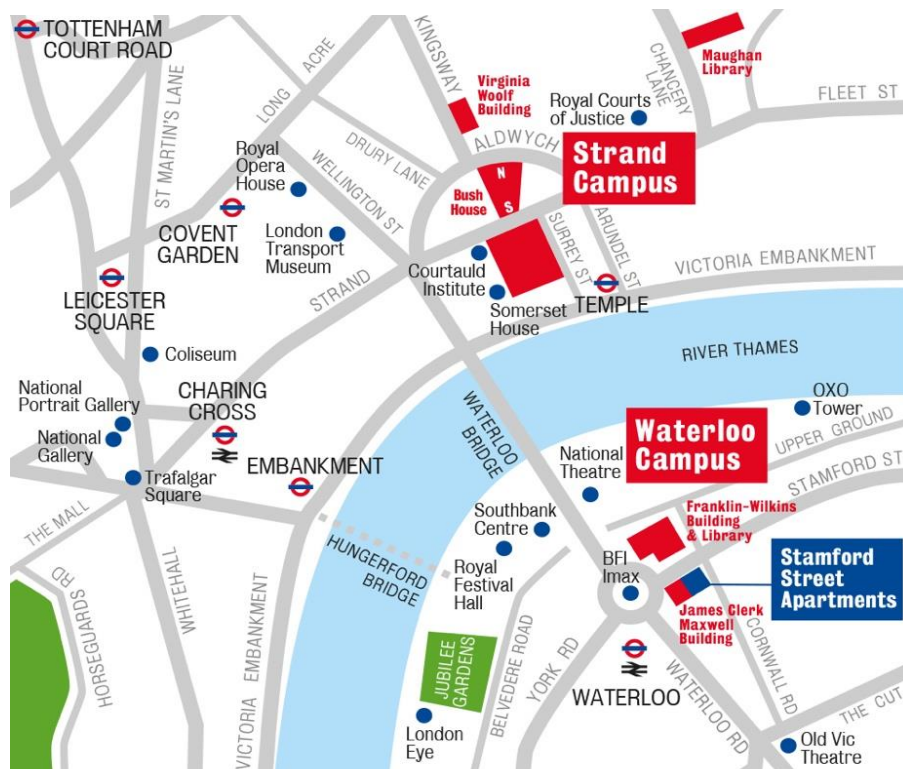

Visiting Bush House – Arcade Entrance

Venue address

Bush House Arcade, 300 Strand, London, WC2R 1AE

KING'S
College
LONDON

How to find us

By underground

- Temple (District & Circle lines): 6-minute walk
- Charing Cross (Bakerloo & Northern lines): 11-minute walk
- Holborn (Central & Piccadilly lines): 9-minute walk
- Waterloo (Jubilee, Northern, Waterloo & City lines): 17-minute walk

By train

- Charing Cross: 11-minute walk
- Blackfriars: 15-minute walk
- Waterloo: 17-minute walk

By bus (stops outside the main entrance – stop F)

1, 59, 68, 91, 168, 188, N1, N68, N91, N171, X68

Plan your journey

[TFL journey planner](#)

When you arrive

Internet access

You can connect to the free 'Cloud' network. Select the 'Cloud' network in the Wi-Fi settings on your device and follow the on-screen instructions.

Registration

Please register and collect your event sticker at the main reception.

First aid

For assistance please contact reception on 020 7848 5711.

Evacuation procedures

Weekly fire alarm tests take place on Wednesdays between 08:15 – 08.45 and should not last longer than 30 seconds.

If the alarm rings continuously leave the building immediately by the nearest usable route. Do not use the lifts. Evacuation marshals will undertake a sweep and search the building. Please do not re-enter the building until it has been declared safe by the Fire Brigade or authorised person. The designated assembly point is 'Montreal Place'.

Smoking

The university is smoke-free in all indoor and outdoor spaces.

Contact us

E: Kingsvenues@kcl.ac.uk

T: 020 7848 1700